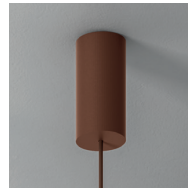

Virtus

Manuel Vivian

Collezione composta da lampade a sospensione in alluminio in vari colori. Disponibile anche nella versione ad incasso. Sorgente luminosa a LED integrato dimmerabile.

Collection consisting of suspended lamps in aluminium, also in a recessed version. Available in several colours. Built-in dimmable LED light source.

COLOURS

matt white RAL 9016 wrinkled

anthracite grey wrinkled / final black polished nickel

anthracite grey wrinkled / final polished gold

rust brown wrinkled / final black polished nickel

rust brown wrinkled / final polished gold

CANOPIES DETAILS

white for white version

anthracite grey for anthracite version

rust brown for rust brown version

white for recessed versions

VIRTUS SUSPENSION

kg 0,89 m³ 0,015

VIRTUS / DRIVER INCLUDED

Zone	Type	Article	Canopy type	Finish	CCT	Code	Source
E	2	101	1 monopoint canopy version	07 matt white RAL 9016 wrinkled	1 2700K	X	LED 6,5W
				10 anthracite grey wrinkled / final black polished nickel	2 3000K*		
				11 anthracite grey wrinkled / final polished gold	3 3500K		
				12 rust brown wrinkled / final black polished nickel			
				13 rust brown wrinkled / final polished gold			