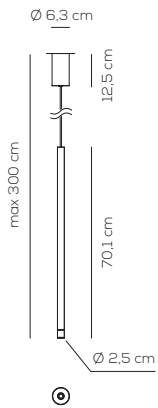

CANOPIES DETAILS

white for white version

anthracite grey for anthracite version

rust brown for rust brown version

white for recessed versions

VIRTUS SUSPENSION

kg 0,89 m³ 0,015

VIRTUS / DRIVER INCLUDED

Zone	Type	Article	Canopy type	Finish	CCT	Code	Source
E	2	101	1 monopoint canopy version	07 matt white RAL 9016 wrinkled	1 2700K	X	LED 6,5W
				10 anthracite grey wrinkled / final black polished nickel	2 3000K*		
				11 anthracite grey wrinkled / final polished gold	3 3500K		
				12 rust brown wrinkled / final black polished nickel			
				13 rust brown wrinkled / final polished gold			

CE IP20 CRI90 dimmable 0/1-10V or Push **LED** 700mA ~671 lm* ~103 lm/W* 220-240Vac

example composition code **E 2 101 1 11 1 X**
 Casambi compatibile / Casambi compatible.

optional accessories
 E000700900 Kit decentramento bianco Ø 2,2 x 2 cm / White decentralization kit Ø 2,2 x 2 cm.